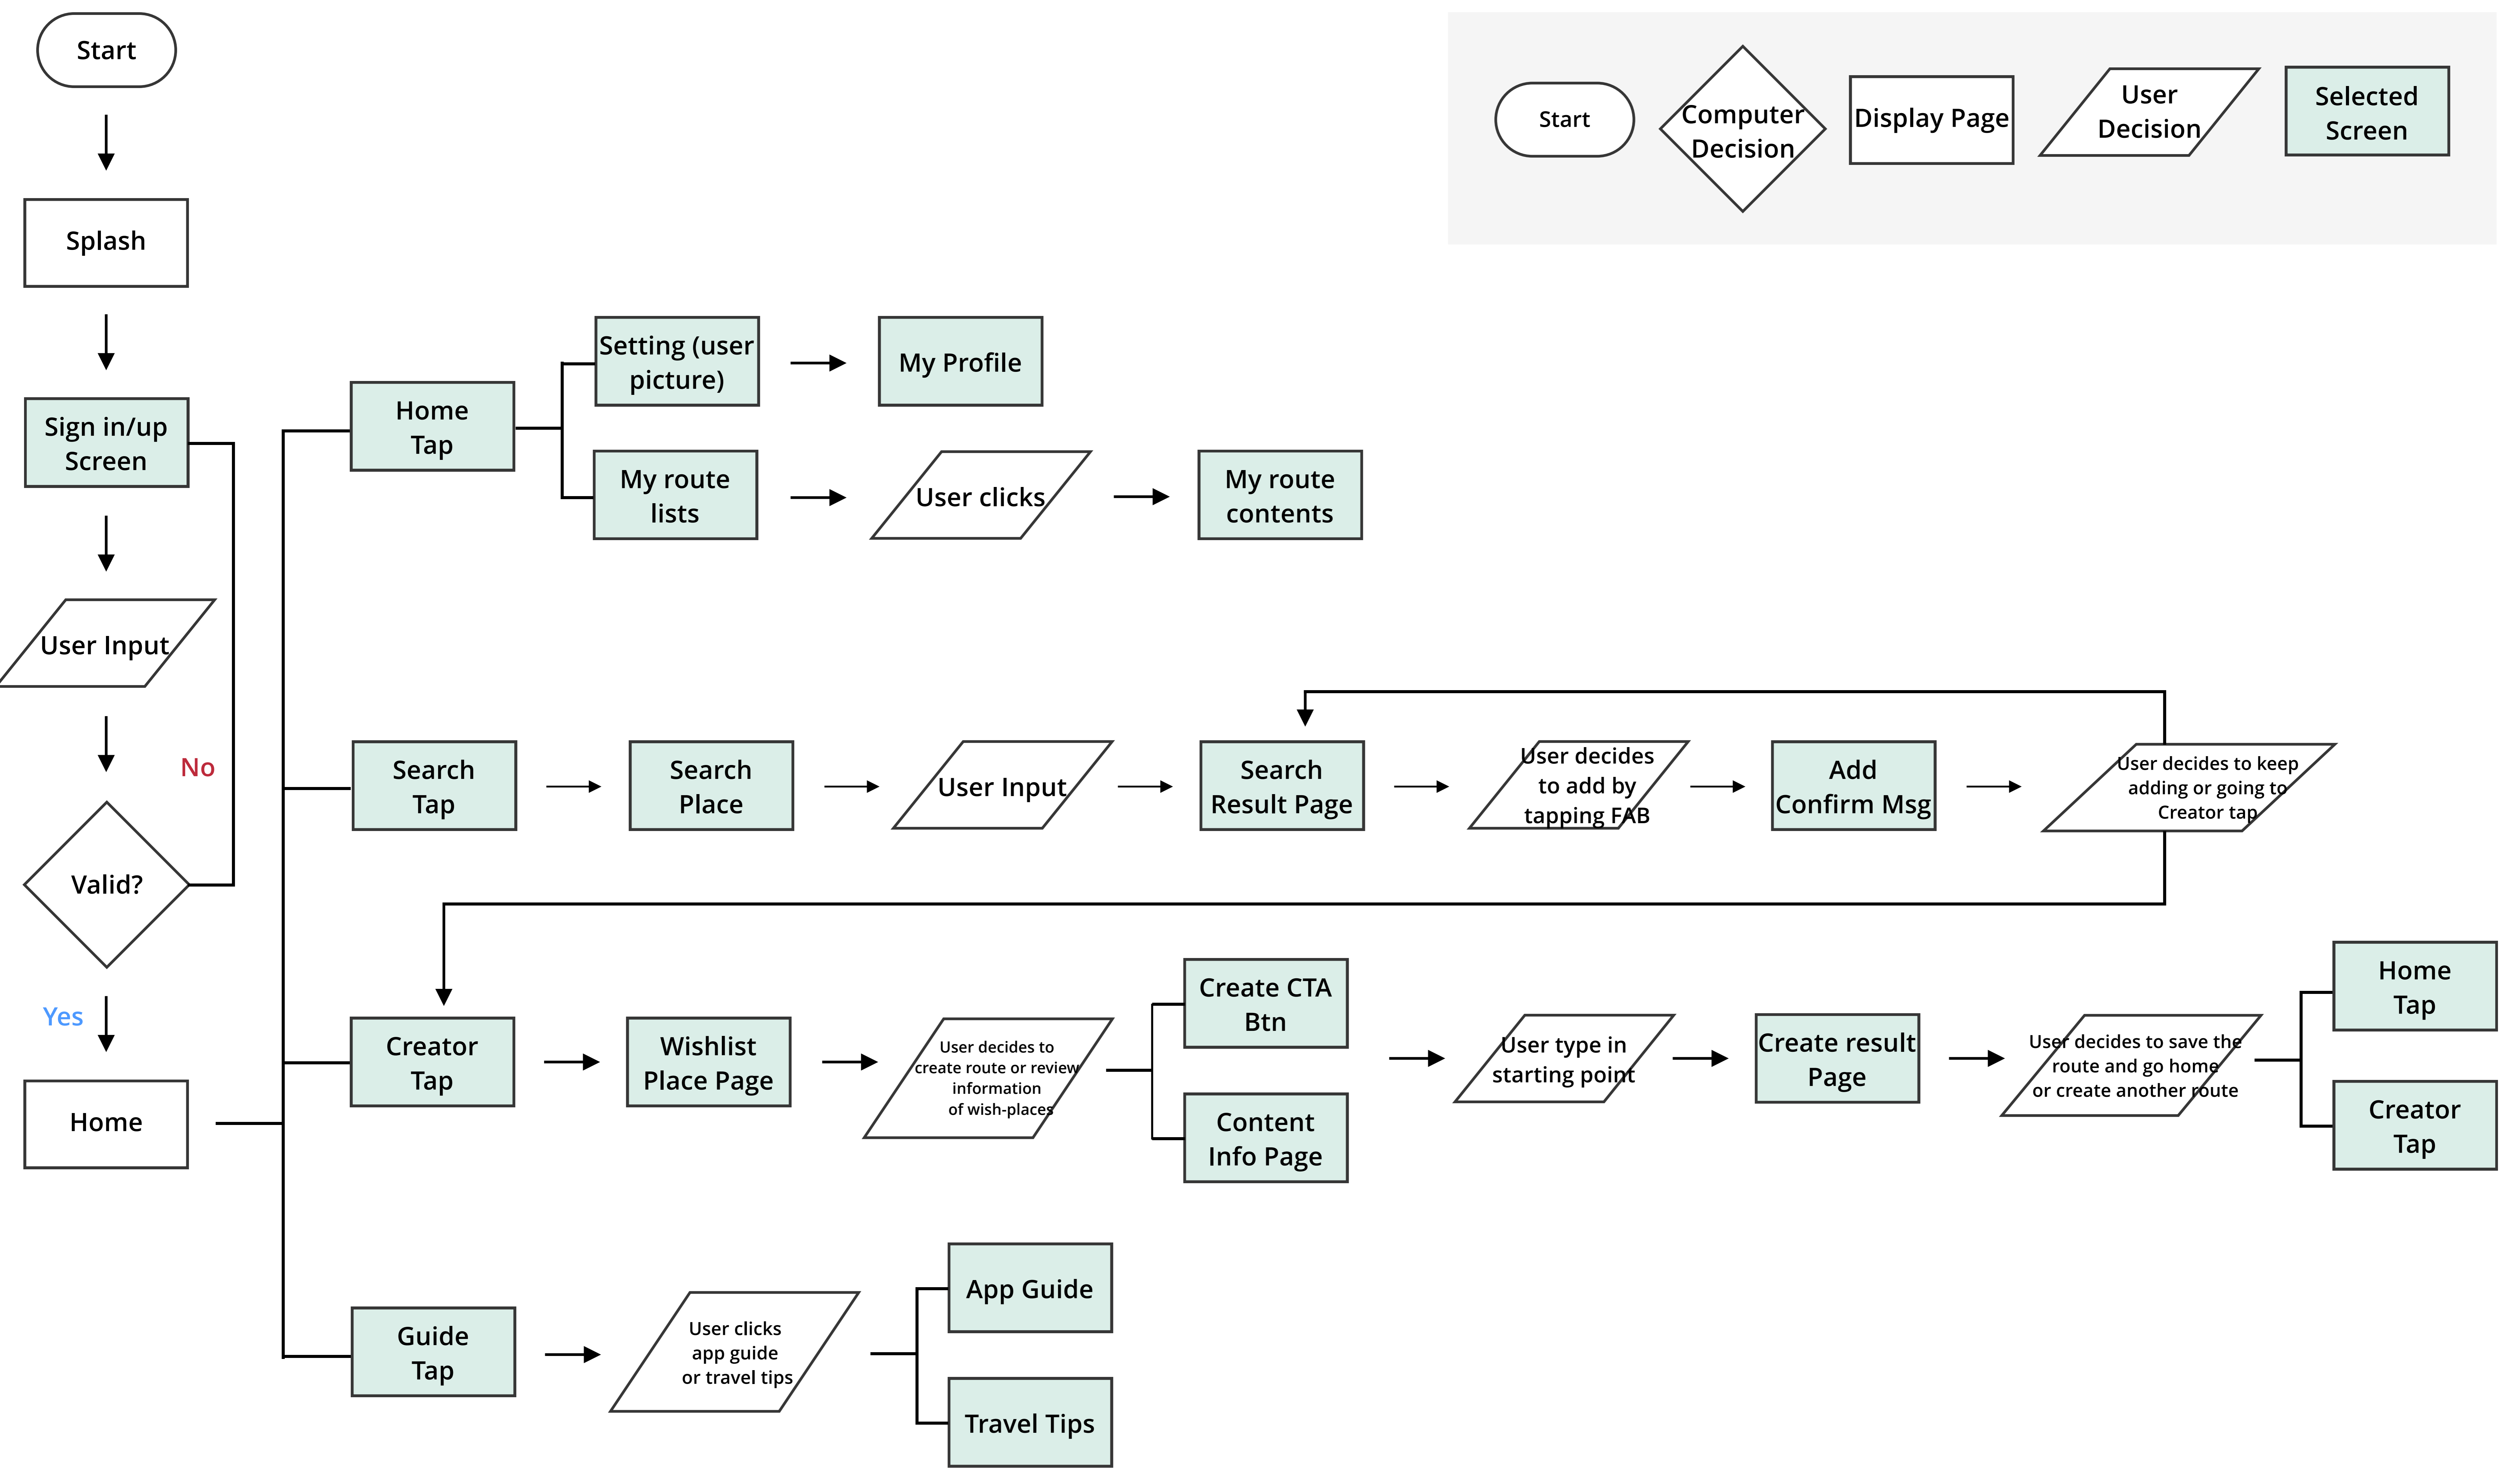

User Flow Chart

Initial Wireframes (Android Ver.)

Search and Add

Hi April, Here's your saved route!

Search your routes by keywords

Recently saved | Alphabetical ordered

#Chicago #1st-day #Museums #Art Institute of Chicago #Field Museum
Saved on July 3, 2018

Home Creator Guide Setting

Where are the places you want to add to your route?

Search your routes by keywords

- Art Institute of Chicago, IL 60666
- Art Institute of Chicago giftshop, IL 60666
- Michigan Union, Ann Arbor, MI 48104
- Northquad Complex, Ann Arbor, MI 48106

Next

Home Creator Guide Setting

Art Institute of Chicago

4.3 ★★★★★

Open Today · Hours: 1030AM-6PM

The Art Institute of Chicago, founded in 1879 and located in Chicago's Grant Park, is one of the oldest and largest art museums in the United States. Recognized for its curatorial efforts and popularity among visitors, the museum hosts approximately 1.5 million guests annually.

HOW TO MAKE THE BEST USE OF Route Creator

Home Creator Guide Setting